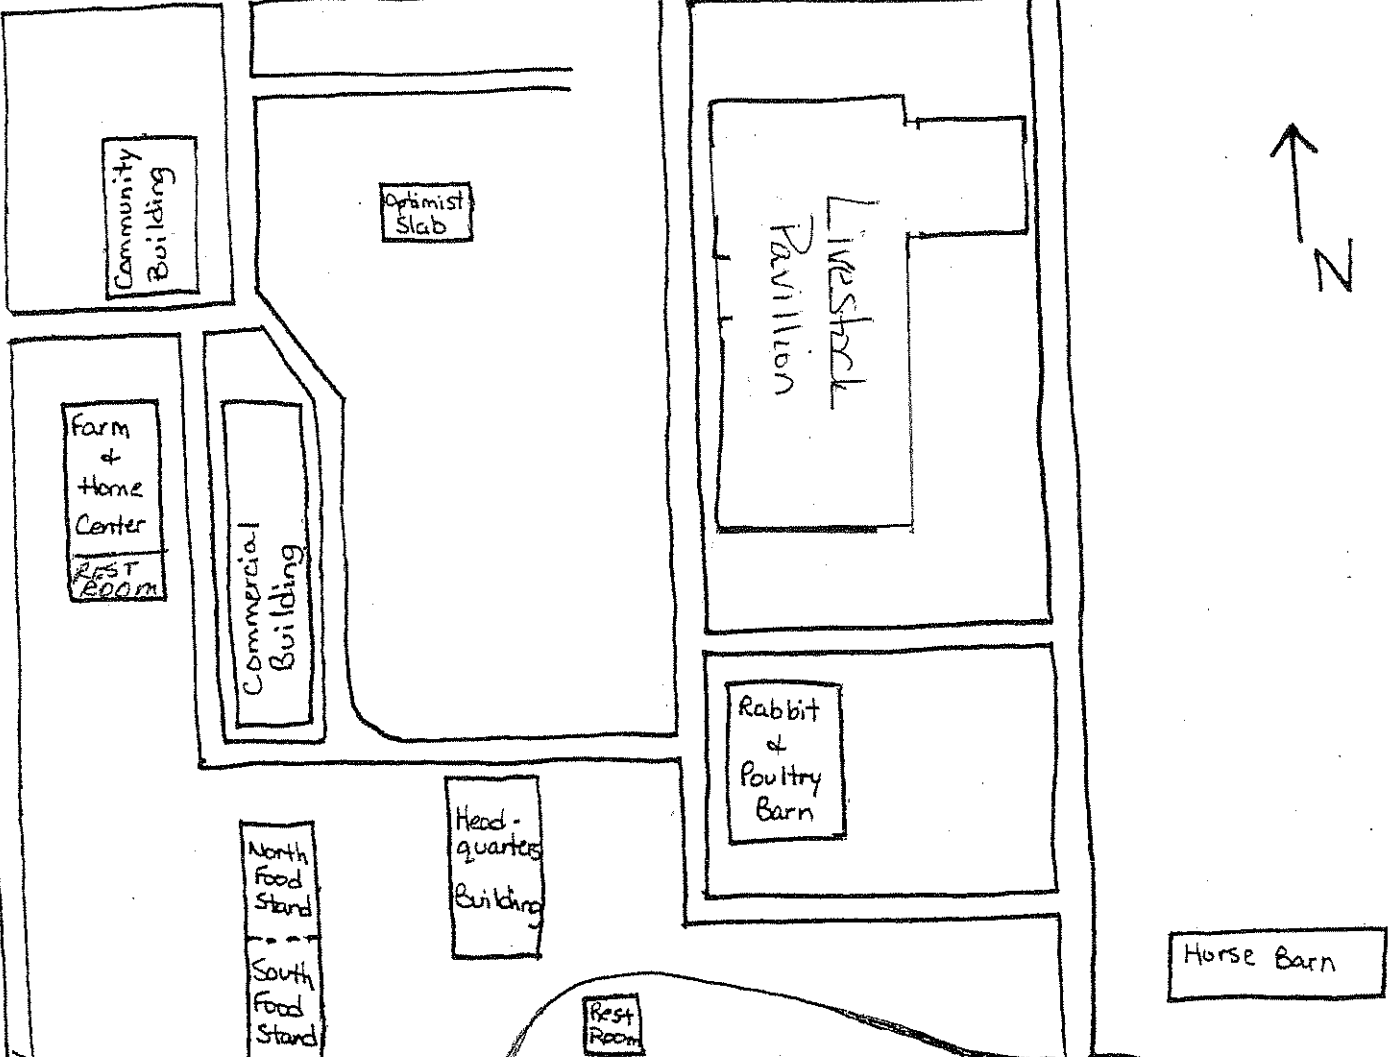

Park Road

W 200' Road

- Commercial Building (tables/seating for 100)
- Farm & Home Center (tables/seating for 80)
- Headquarters Building (tables/seating for 100)
- Community Building (tables/seating for 70)
- Rabbit Barn, includes restroom in Pavilion (tables/seating for 100)
- Food Stand, each (tables/seating for 45)
- Optimist Slab (no tables/seating)

HORSE ARENA